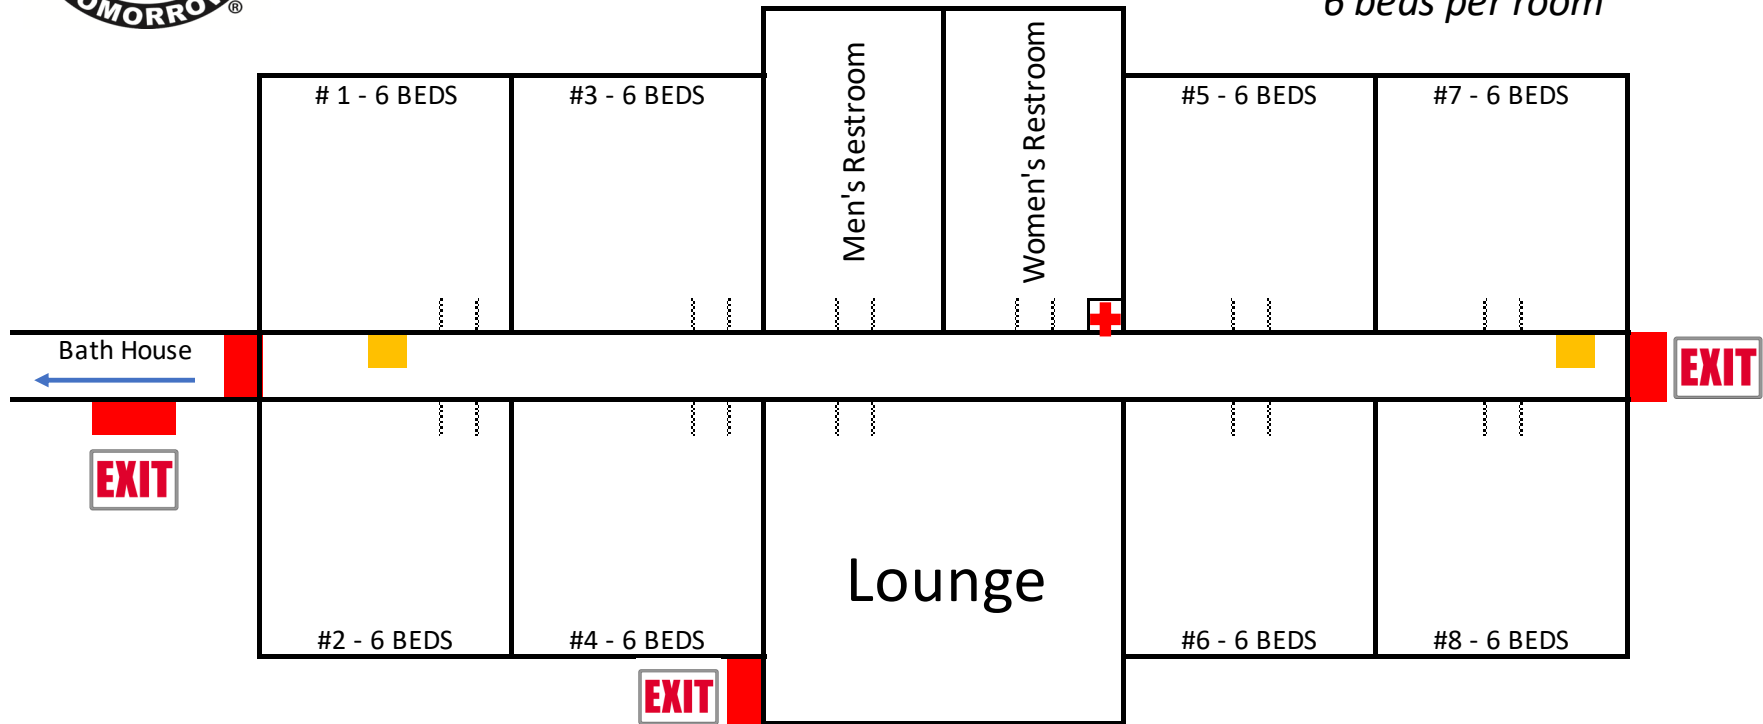

Hemlock Dorm

LAYOUT

8 rooms, 48 beds
6 beds per room

Emergency Exit

First Aid Kit

First Aid Kit

Fire Extinguisher