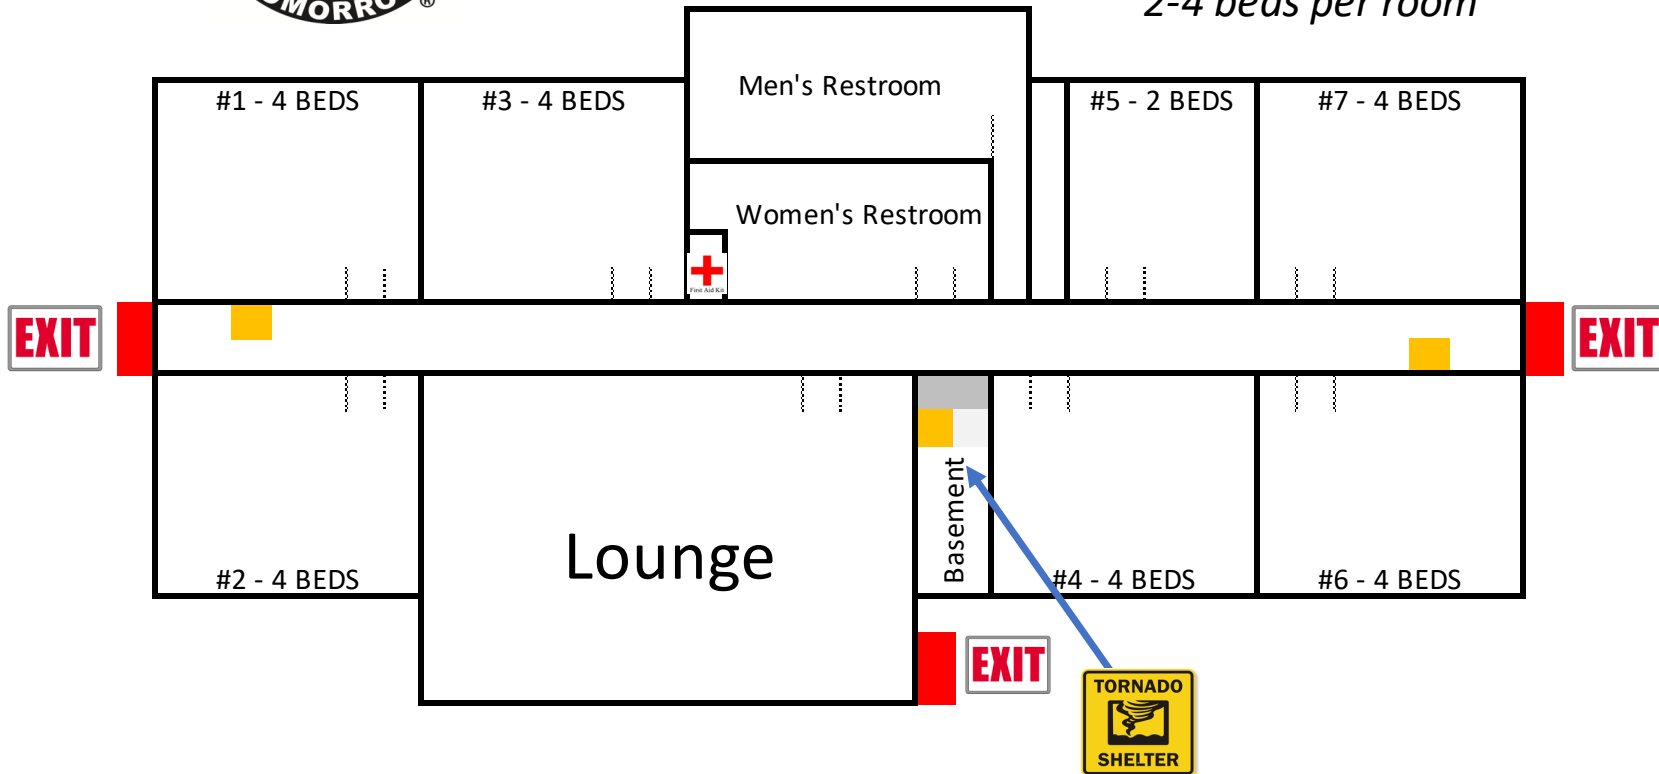

# Spruce Dorm

## LAYOUT

7 rooms, 26 beds  
2-4 beds per room

 Emergency Exit

 First Aid Kit  
First Aid Kit

 Fire Extinguisher